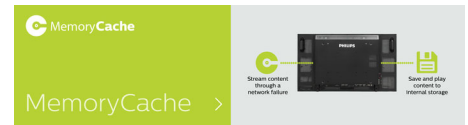

Internal Player

- CPU: 2 x A72 + 4 x A53
- GPU: ARM Mali-T860 MP4
- Memory: 4 GB RAM
- Storage: 32 GB eMMC

Highlights

Internal Memory

Save and play content with internal memory. Upload your media into the display and playback content immediately. Working in conjunction with the internal browser, it also serves as a memory cache when streaming online content. If the network ever fails, the internal memory keeps content running by playing a cached version of the content, ensuring that your media stays up even if the network goes down.